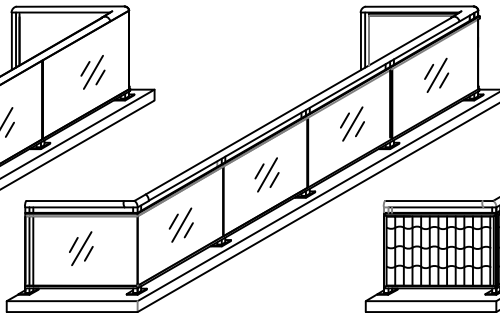

SEGURO ALUMINUM RAILINGS

SR-1
(FULL GLASS)

SR-2
(1/3 GLASS 2/3 PANNELS)

SR-3
(GLASS WITH 3" GAP)

SR-FP
(FULL FLAT PANEL)

SR-FP3
(FLAT PANEL WITH 3" GAP)

SR-C
(CORRUGATED PANEL)

SR-P2
(1/3 GLASS 2/3 PICKET)

SR-P3
(PICKET WITH 3" GAP)

SR-P
(FULL PICKET)