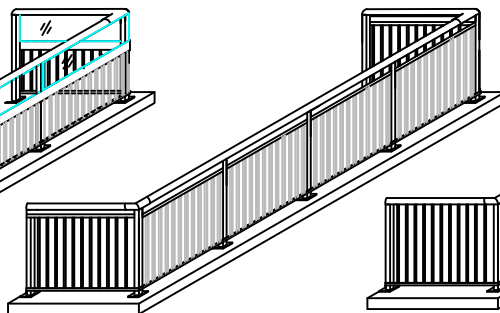

SEGURO ALUMINUM RAILINGS

SR-1
(FULL GLASS)

SR-2
(1/3 GLASS 2/3 PANNELS)

SR-3
(GLASS WITH 3" GAP)

SR-FP
(FULL FLAT PANEL)

SR-FP3
(FLAT PANEL WITH 3" GAP)

SR-C
(CORRUGATED PANEL)

SR-P2
(1/3 GLASS 2/3 PICKET)

SR-P3
(PICKET WITH 3" GAP)

SR-P
(FULL PICKET)