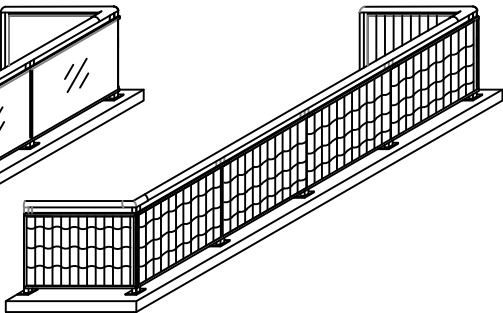

SEGURO ALUMINUM RAILINGS

SR-1
(FULL GLASS)

SR-2
(1/3 GLASS 2/3 PANNELS)

SR-3
(GLASS WITH 3" GAP)

SR-FP
(FULL FLAT PANEL)

SR-FP3
(FLAT PANEL WITH 3" GAP)

SR-C
(CORRUGATED PANEL)

SR-P2
(1/3 GLASS 2/3 PICKET)

SR-P3
(PICKET WITH 3" GAP)

SR-P
(FULL PICKET)