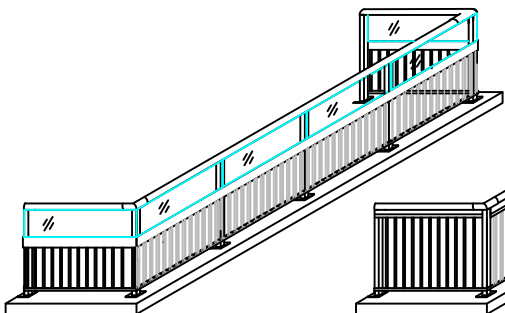

SEGURO ALUMINUM RAILINGS

SR-1
(FULL GLASS)

SR-2
(1/3 GLASS 2/3 PANNELS)

SR-3
(GLASS WITH 3" GAP)

SR-FP
(FULL FLAT PANEL)

SR-FP3
(FLAT PANEL WITH 3" GAP)

SR-C
(CORRUGATED PANEL)

SR-P2
(1/3 GLASS 2/3 PICKET)

SR-P3
(PICKET WITH 3" GAP)

SR-P
(FULL PICKET)