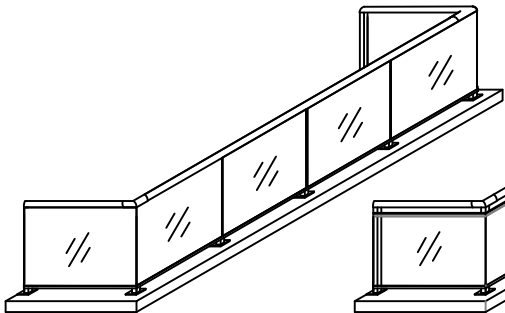

SEGURO ALUMINUM RAILINGS

SR-1
(FULL GLASS)

SR-2
(1/3 GLASS 2/3 PANNELS)

SR-3
(GLASS WITH 3" GAP)

SR-FP
(FULL FLAT PANEL)

SR-FP3
(FLAT PANEL WITH 3" GAP)

SR-C
(CORRUGATED PANEL)

SR-P2
(1/3 GLASS 2/3 PICKET)

SR-P3
(PICKET WITH 3" GAP)

SR-P
(FULL PICKET)