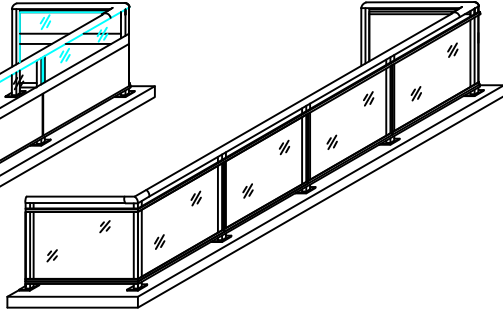

SEGURO ALUMINUM RAILINGS

SR-1
(FULL GLASS)

SR-2
(1/3 GLASS 2/3 PANNELS)

SR-3
(GLASS WITH 3" GAP)

SR-FP
(FULL FLAT PANEL)

SR-FP3
(FLAT PANEL WITH 3" GAP)

SR-C
(CORRUGATED PANEL)

SR-P2
(1/3 GLASS 2/3 PICKET)

SR-P3
(PICKET WITH 3" GAP)

SR-P
(FULL PICKET)