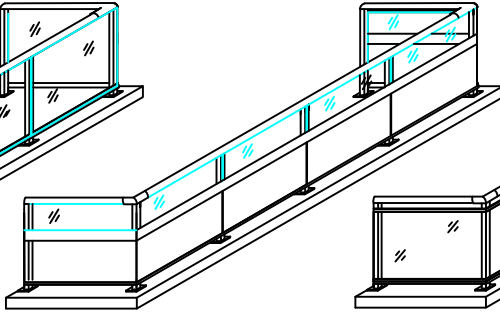

SEGURO ALUMINUM RAILINGS

SR-1
(FULL GLASS)

SR-2
(1/3 GLASS 2/3 PANNELS)

SR-3
(GLASS WITH 3" GAP)

SR-FP
(FULL FLAT PANEL)

SR-FP3
(FLAT PANEL WITH 3" GAP)

SR-C
(CORRUGATED PANEL)

SR-P2
(1/3 GLASS 2/3 PICKET)

SR-P3
(PICKET WITH 3" GAP)

SR-P
(FULL PICKET)