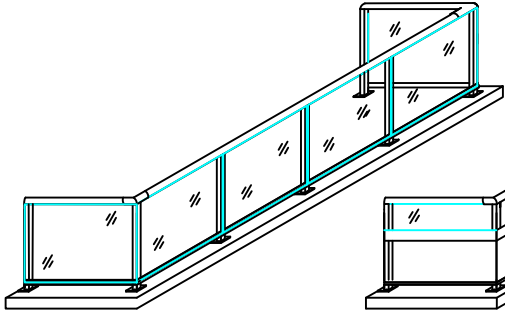

SEGURO ALUMINUM RAILINGS

SR-1
(FULL GLASS)

SR-2
(1/3 GLASS 2/3 PANNELS)

SR-3
(GLASS WITH 3" GAP)

SR-FP
(FULL FLAT PANEL)

SR-FP3
(FLAT PANEL WITH 3" GAP)

SR-C
(CORRUGATED PANEL)

SR-P2
(1/3 GLASS 2/3 PICKET)

SR-P3
(PICKET WITH 3" GAP)

SR-P
(FULL PICKET)